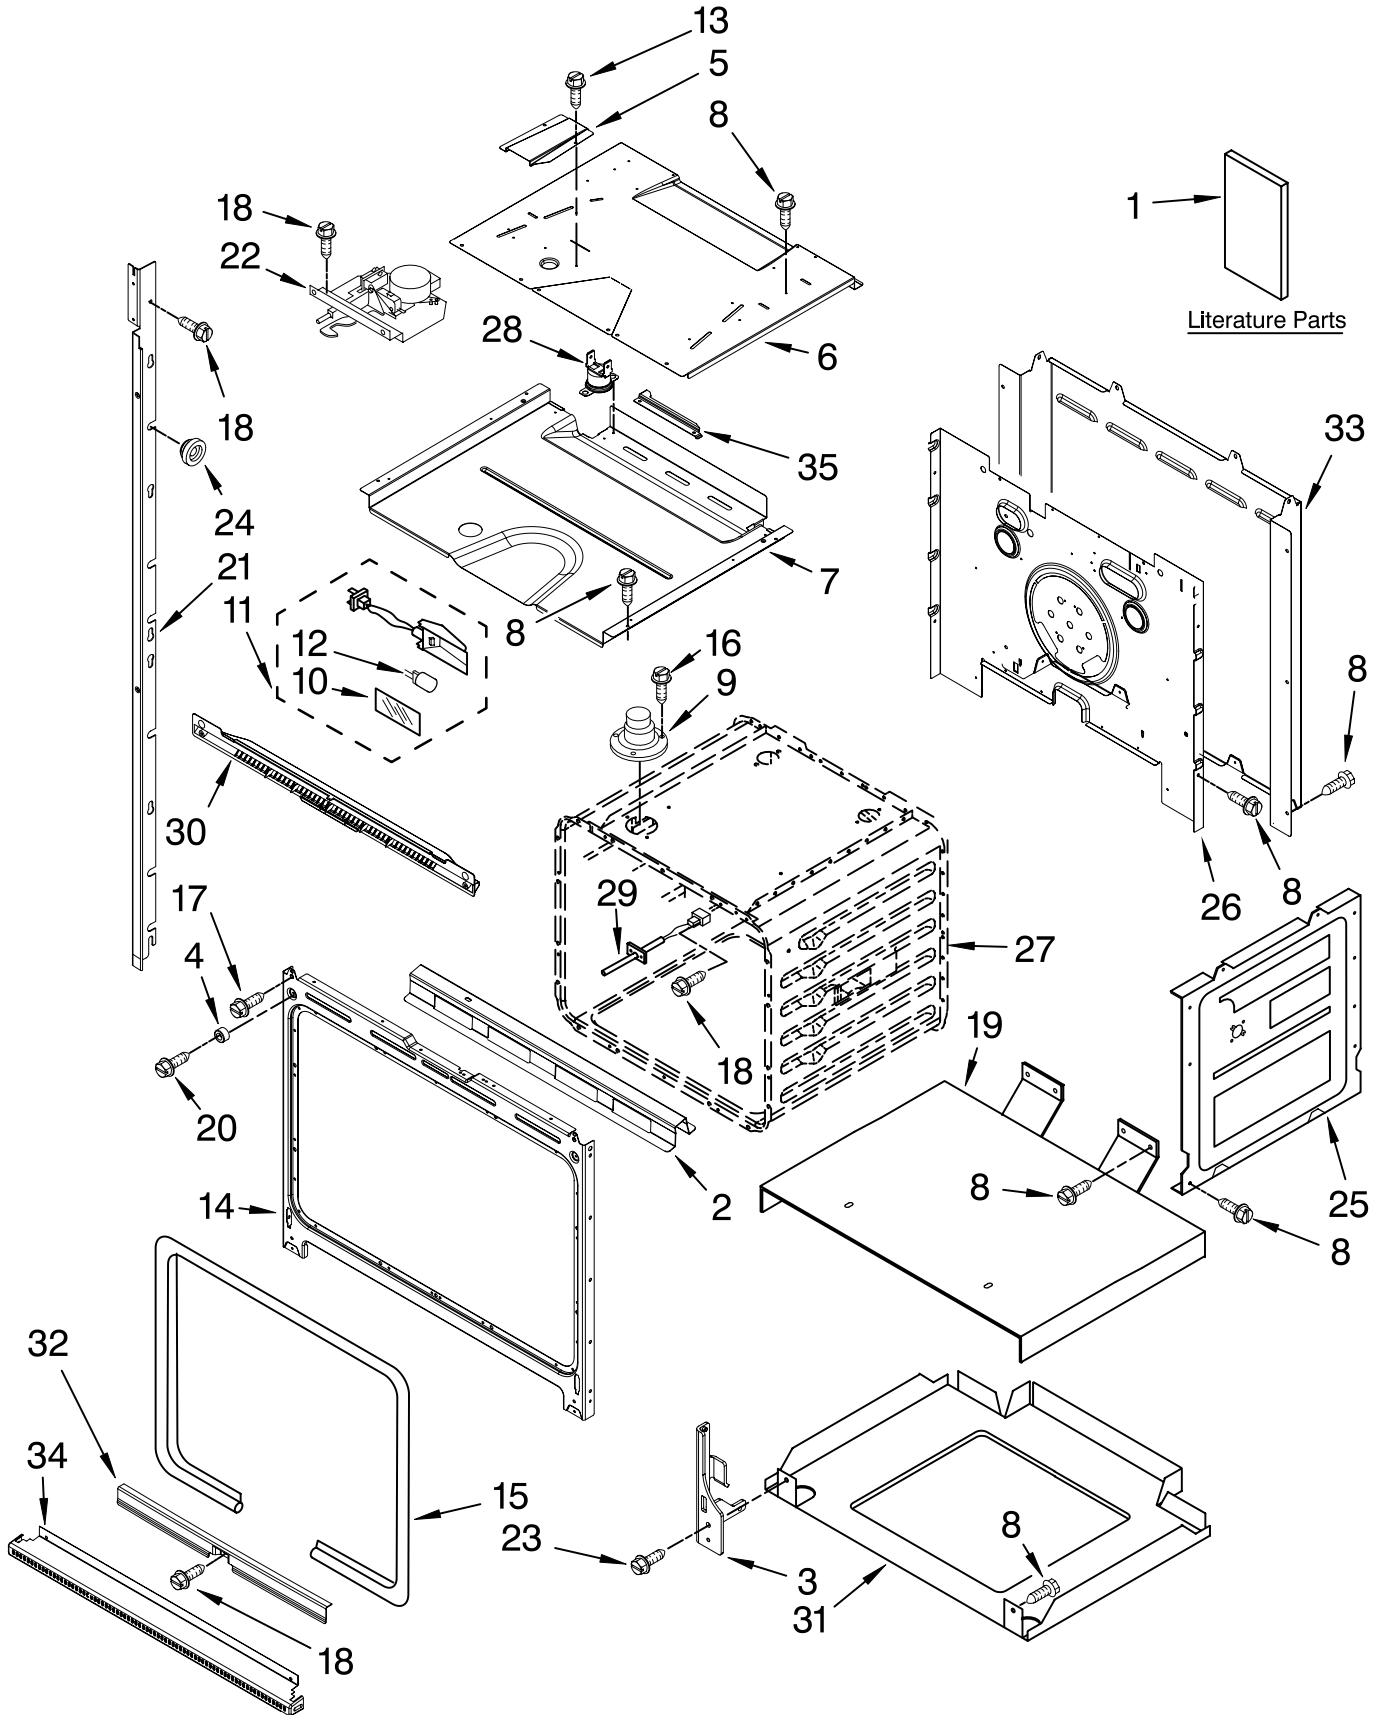

OVEN PARTS
For Models:KEBK206SSS03
(Stainless)

30" BUILT-IN ELECTRIC
DOUBLE OVEN

FOR ORDERING INFORMATION REFER TO PARTS PRICE LIST

OVEN PARTS

For Models:KEBK206SSS03
(Stainless)

Illus. No.	Part No.	DESCRIPTION
1		Literature Parts
	8304336	Installation Instructions
	W10162179	Use & Care Guide Tech Sheet
	W10220954	English
	W10220955	French
	8304335	Easy Set Guide Safer Cooking Tips
	9762761	English
	W10065852	French
2	W10153090	Bracket, Base
3		Hinge Receiver
	4455606	Right
	4455605	Left
4	W10105790	Bumper, Door
5	8303829	Exhaust,Vent Slope
6	W10181196	Divider, Center Vent
7	W10204470	Top Chassis
8	4449809	Screw

Illus. No.	Part No.	DESCRIPTION
9	4452158	Tube, Vent
10	W10169756	Lens, Light
11	W10009940	Assembly, Oven Light
12	W10169757	Bulb, Light
13	3400832	Screw (2)
14	W10115861	Frame, Front
15	8304493	Gasket, Door
16	3196176	Screw
17	4449040	Screw
18	4449154	Screw
19	4451478	Support, Insulation
20	4450038	Screw (2)
21		Side,Mounting Rail
	8303677BL	Right
	8303678BL	Left
22	W10195935	Latch, Mortorized
23	4449743	Screw

Illus. No.	Part No.	DESCRIPTION
24	4448444	Grommet, Mounting Rail
25	4455641	Side, Chassis
26	8304303	Back, Chassis
27		Liner, Oven (Not serviceable)
28	8304452	Thermal Fuse
29	W10131825	Sensor
30	8303685	Vent, Center
31	8303516	Base, Chassis
32	8304478	Retainer, Gasket
33	8303517	Cover, Back
34	W10216230	Trim, Bottom Vent
35	W10169348	Bracket, Thermostat